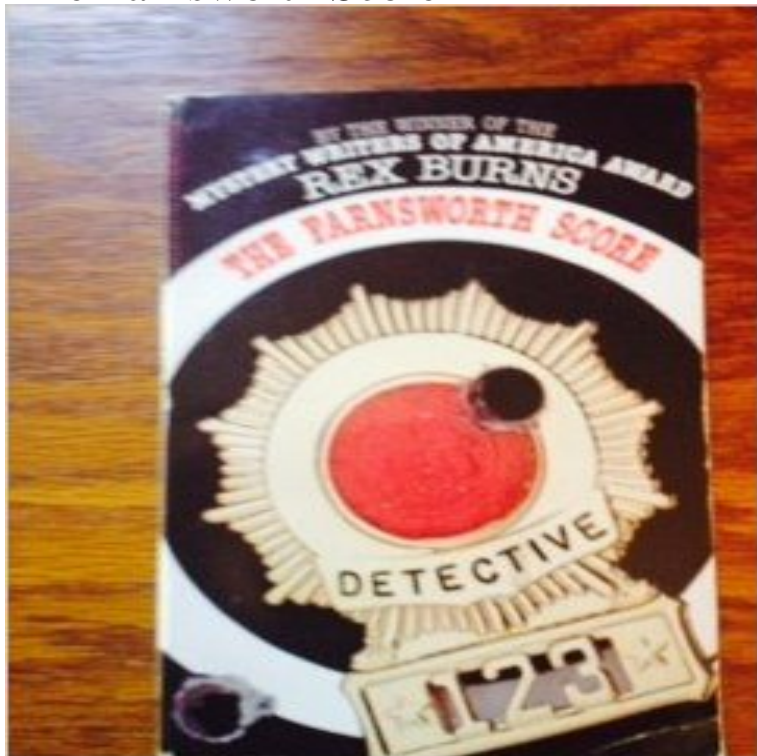

# The Farnsworth Score

Detective Gabriel Wager . . . was going undercover as Gabriel Villanueva, dealer-on-the-make. He would be issued a driving licence in that name, a new Social Security Card, and everything else he needed, including a past as an ex-Texas ranch hand, and an ex-wife. . . He needed clothes, too--especially a hat, an expensive one. . . All this to help Wager close in on a man named Farnsworth: a dealer, so big he thought no-one could touch him. Wager was tough, and he knew he way around. But he didnt realize how much trouble lay ahead.

Swag Is More... FASHIONMUSICTECHNOLOGYSNEAKERSARTARCHIVEFACEBOOK TWITTER  
 Atlanta Kanye West Temporary Score SEASON 2 Pieces from Yeezy Season 2 are available for men and women here!  
 Here is a first look at one or two new possible 350 colorways from Kanye West's Yeezy season 3  
 Nike and Comme Des Garçons team up for a Blazer High and Low Collab. This is a DSM exclusive, but NikeLab has some inventory.  
 First Look: Nike LeBron 13 Low  
 According to another tweet from Ye, the album is being remastered and will be out today. I'll believe it when it hits my inbox.  
 30 HOURS More Good Fridays, possibly to make up for the slight TLOP delay.  
 ARCHIVE OLDER FASHION MUSIC TECHNOLOGY SNEAKERS ART ARCHIVE Swag is more than a shirt and a shoe, its a way of life!