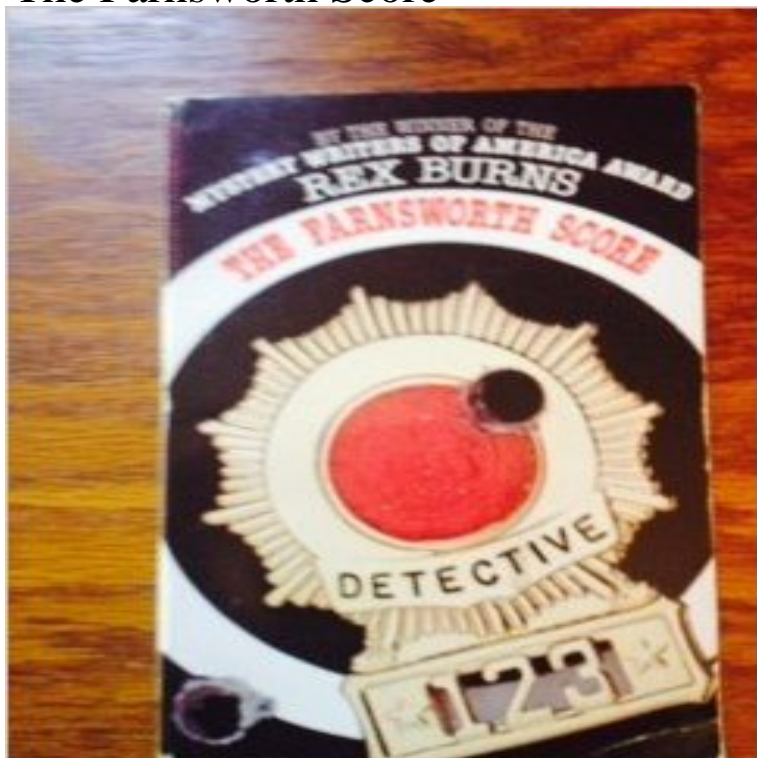

# The Farnsworth Score

Detective Gabriel Wager . . . was going undercover as Gabriel Villanueva, dealer-on-the-make. He would be issued a driving licence in that name, a new Social Security Card, and everything else he needed, including a past as an ex-Texas ranch hand, and an ex-wife. . . He needed clothes, too--especially a hat, an expensive one. . . All this to help Wager close in on a man named Farnsworth: a dealer, so big he thought no-one could touch him. Wager was tough, and he knew he way around. But he didnt realize how much trouble lay ahead.

Swag Is More... FASHIONMUSICTECHNOLOGYSNEAKERSARTARCHIVEFACEBOOK TWITTER  
 Atlanta Kanye West Temporary Score SEASON 2 Pieces from Yeezy Season 2 are available for men and women here!  
 Here is a first look at one or two new possible 350 colorways from Kanye West's Yeezy season 3  
 Nike and Comme Des Garcons team up for a Blazer High and Low Collab. This is a DSM exclusive, but NikeLab has some inventory.  
 First Look: Nike LeBron 13 Low  
 According to another tweet from Ye, the album is being remastered and will be out today. I'll believe it when it hits my inbox.  
 30 HOURS More Good Fridays, possibly to make up for the slight TLOP delay.  
 ARCHIVE OLDER FASHION MUSIC TECHNOLOGY SNEAKERS ART ARCHIVE Swag is more than a shirt and a shoe, its a way of life!