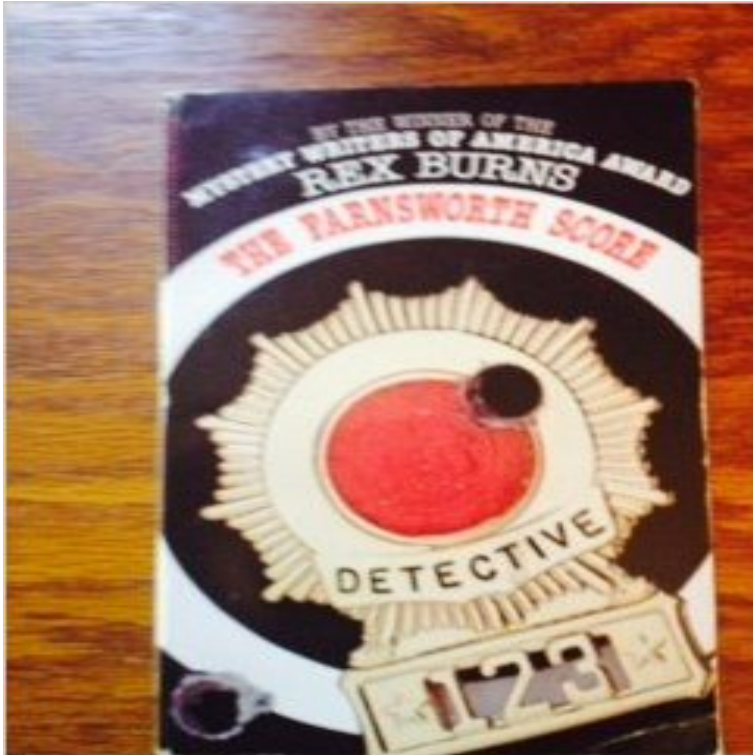

The Farnsworth Score

Detective Gabriel Wager . . . was going undercover as Gabriel Villanueva, dealer-on-the-make. He would be issued a driving licence in that name, a new Social Security Card, and everything else he needed, including a past as an ex-Texas ranch hand, and an ex-wife. . . He needed clothes, too--especially a hat, an expensive one. . . All this to help Wager close in on a man named Farnsworth: a dealer, so big he thought no-one could touch him. Wager was tough, and he knew he way around. But he didnt realize how much trouble lay ahead.

Swag Is More... FASHIONMUSICTECHNOLOGYSNEAKERSARTARCHIVEFACEBOOK TWITTER
 Atlanta Kanye West Temporary Score SEASON 2 Pieces from Yeezy Season 2 are available for men and women here!
 Here is a first look at one or two new possible 350 colorways from Kanye West's Yeezy season 3
 Nike and Comme Des Garcons team up for a Blazer High and Low Collab. This is a DSM exclusive, but NikeLab has some inventory.
 First Look: Nike LeBron 13 Low
 According to another tweet from Ye, the album is being remastered and will be out today. I'll believe it when it hits my inbox.
 30 HOURS More Good Fridays, possibly to make up for the slight TLOP delay.
 ARCHIVE OLDER FASHION MUSIC TECHNOLOGY SNEAKERS ART ARCHIVE Swag is more than a shirt and a shoe, its a way of life!